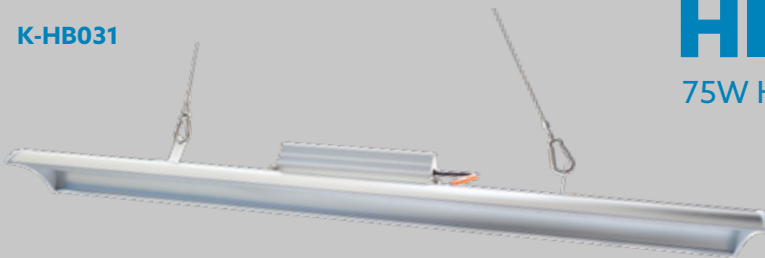

HIHGBAY LINEAL

75W HIGH BAY 5700K 8250LM AC100-277V

K-HB031